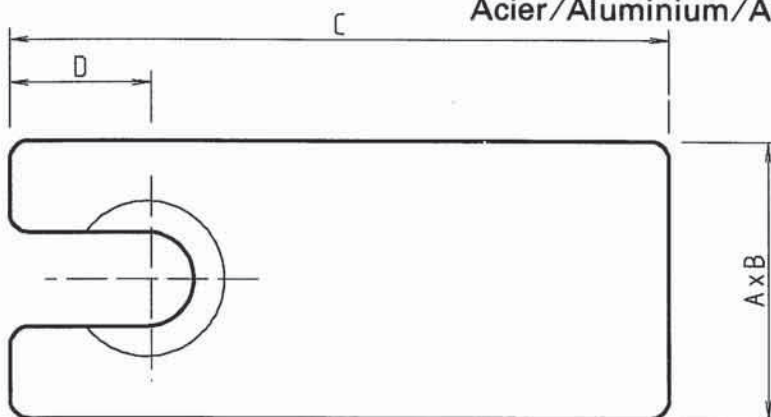

FIXATION PLATE EYEBOLT - CLAMP PLATE

Bevestigingsplaatje oogbout
Befestigungsplatte Augenbolzen
Plaquette de fixation de piton à pique

Staal/Roestvrij staal/Aluminium
Stahl/Rostfreier stahl/Aluminium
Acier/Acier inoxydable/Aluminium

Part nr.	A x B	C	D	Material
12.ST.310.40	30 x 6mm	30mm	10,5mm	Steel
16.ST.310.41	30 x 8mm	35mm	12,5mm	Steel
20.ST.310.42	40 x 10mm	40mm	16,5mm	Steel
24.ST.310.43	45 x 10mm	43mm	20,5mm	Steel
12.SS.310.44	30 x 6mm	30mm	10,5mm	Stainless steel
16.SS.310.45	30 x 8mm	35mm	12,5mm	Stainless steel
20.SS.310.46	40 x 10mm	40mm	16,5mm	Stainless steel
24.SS.310.47	45 x 10mm	43mm	20,5mm	Stainless steel
12.AL.310.48	30 x 6mm	30mm	10,5mm	Aluminium
16.AL.310.49	30 x 8mm	35mm	12,5mm	Aluminium
20.AL.310.50	40 x 10mm	40mm	16,5mm	Aluminium
24.AL.310.51	45 x 10mm	43mm	20,5mm	Aluminium

Knevelplaat
Klemmplatte
Plaquette de serrage

Staal/Aluminium/Roestvrij staal
Stahl/Aluminium/Rostfreier Stahl
Acier/Aluminium/Acier inoxydable

Part nr.	A x B	C	D	Material
12.ST.310.61	40 x 10mm	100mm	20mm	Steel
16.ST.310.62	50 x 12mm	125mm	22mm	Steel
20.ST.310.63	60 x 15mm	150mm	26mm	Steel
24.ST.310.64	75 x 18mm	175mm	30mm	Steel
12.AL.310.66	40 x 10mm	100mm	20mm	Aluminium
16.AL.310.67	50 x 12mm	125mm	22mm	Aluminium
20.AL.310.68	60 x 15mm	150mm	26mm	Aluminium
24.AL.310.69	75 x 18mm	175mm	30mm	Aluminium
12.SS.310.71	40 x 10mm	100mm	20mm	Stainless steel
16.SS.310.72	50 x 12mm	125mm	22mm	Stainless steel
20.SS.310.73	60 x 15mm	150mm	26mm	Stainless steel
24.SS.310.74	75 x 18mm	175mm	30mm	Stainless steel