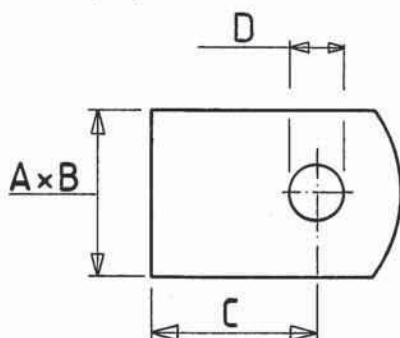

FIXATION PLATE EYEBOLT - CLAMP PLATE

Bevestigingsplaatje oogbout
Befestigungsplatte Augenbolzen
Plaquette de fixation de piton à pique

Staal/Roestvrij staal/Aluminium
Stahl/Rostfreier stahl/Aluminium
Acier/Acier inoxydable/Aluminium

Part nr.	A x B	C	D	Material
12.ST.310.40	30 x 6mm	30mm	10,5mm	Steel
16.ST.310.41	30 x 8mm	35mm	12,5mm	Steel
20.ST.310.42	40 x 10mm	40mm	16,5mm	Steel
24.ST.310.43	45 x 10mm	43mm	20,5mm	Steel
12.SS.310.44	30 x 6mm	30mm	10,5mm	Stainless steel
16.SS.310.45	30 x 8mm	35mm	12,5mm	Stainless steel
20.SS.310.46	40 x 10mm	40mm	16,5mm	Stainless steel
24.SS.310.47	45 x 10mm	43mm	20,5mm	Stainless steel
12.AL.310.48	30 x 6mm	30mm	10,5mm	Aluminium
16.AL.310.49	30 x 8mm	35mm	12,5mm	Aluminium
20.AL.310.50	40 x 10mm	40mm	16,5mm	Aluminium
24.AL.310.51	45 x 10mm	43mm	20,5mm	Aluminium

Knevelplaat
Klemmplatte
Plaquette de serrage

Staal/Aluminium/Roestvrij staal
Stahl/Aluminium/Rostfreier Stahl
Acier/Aluminium/Acier inoxydable

Part nr.	A x B	C	D	Material
12.ST.310.61	40 x 10mm	100mm	20mm	Steel
16.ST.310.62	50 x 12mm	125mm	22mm	Steel
20.ST.310.63	60 x 15mm	150mm	26mm	Steel
24.ST.310.64	75 x 18mm	175mm	30mm	Steel
12.AL.310.66	40 x 10mm	100mm	20mm	Aluminium
16.AL.310.67	50 x 12mm	125mm	22mm	Aluminium
20.AL.310.68	60 x 15mm	150mm	26mm	Aluminium
24.AL.310.69	75 x 18mm	175mm	30mm	Aluminium
12.SS.310.71	40 x 10mm	100mm	20mm	Stainless steel
16.SS.310.72	50 x 12mm	125mm	22mm	Stainless steel
20.SS.310.73	60 x 15mm	150mm	26mm	Stainless steel
24.SS.310.74	75 x 18mm	175mm	30mm	Stainless steel